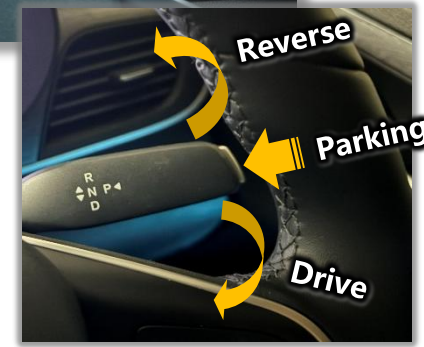

15" Steel w/ Wheel Cap (STD)

NEW BYD ATTO 1

INTERIOR & FEATURES (1)

NEW

12.8" PAD (Premium)

NEW

Fabric Seat (STD)

NEW

Left Shifter

- Wiper
- Turn Signal
- High Beam (Headlight)

NEW

Right Shifter
Transmission Lever

Voice Recognition (exc. STD)

NEW

Multi Around View (Premium)

NEW

ESC ON/OFF

Hazard

Regenerative Braking

Drive Mode

Brake Auto Hold ON/OFF

Vehicle ON/OFF

Front Defroster ON/OFF

NEW BYD ATTO 1