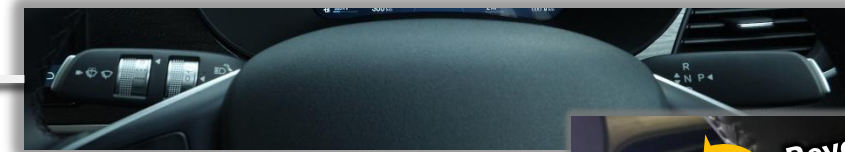

15" Steel w/ Wheel Cap (STD)

NEW BYD ATTO 1

INTERIOR & FEATURES (1)

NEW

12.8" PAD (Premium)

NEW

Fabric Seat (STD)

NEW

Left Shifter

- Wiper
- Turn Signal
- High Beam (Headlight)

NEW

Right Shifter
Transmission Lever

Voice Recognition (exc. STD)

NEW

Multi Around View (Premium)

NEW